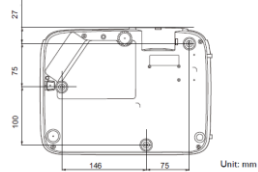

Installation

4:3 Screen diagonal