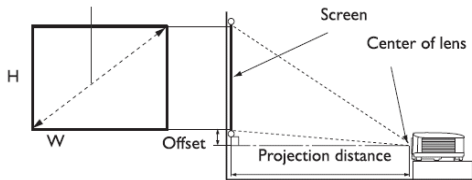

Installation

4:3 Screen diagonal