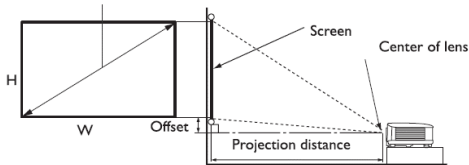

Installation

16:10 Screen diagonal