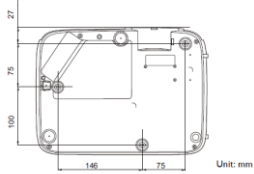

Installation

16:10 Screen diagonal