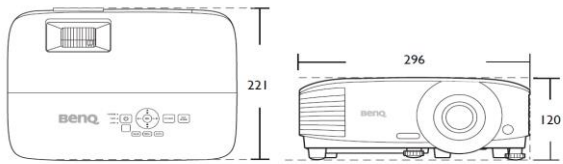

Installation

Dimensions

296 mm (W) x 120 mm (H) x 221 mm (D)

Unit: mm

Ceiling/Wall mount installation diagram

Ceiling/Wall mount screw: M4
(Max L = 25 mm; Min L = 20 mm)

Unit: mm