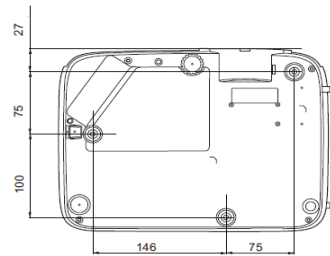

Installation

Dimensions

296 mm (W) x 120 mm (H) x 221 mm (D)

Unit: mm

Ceiling/Wall mount installation diagram

Ceiling/Wall mount screw: M4
(Max L = 25 mm; Min L = 20 mm)

Unit: mm